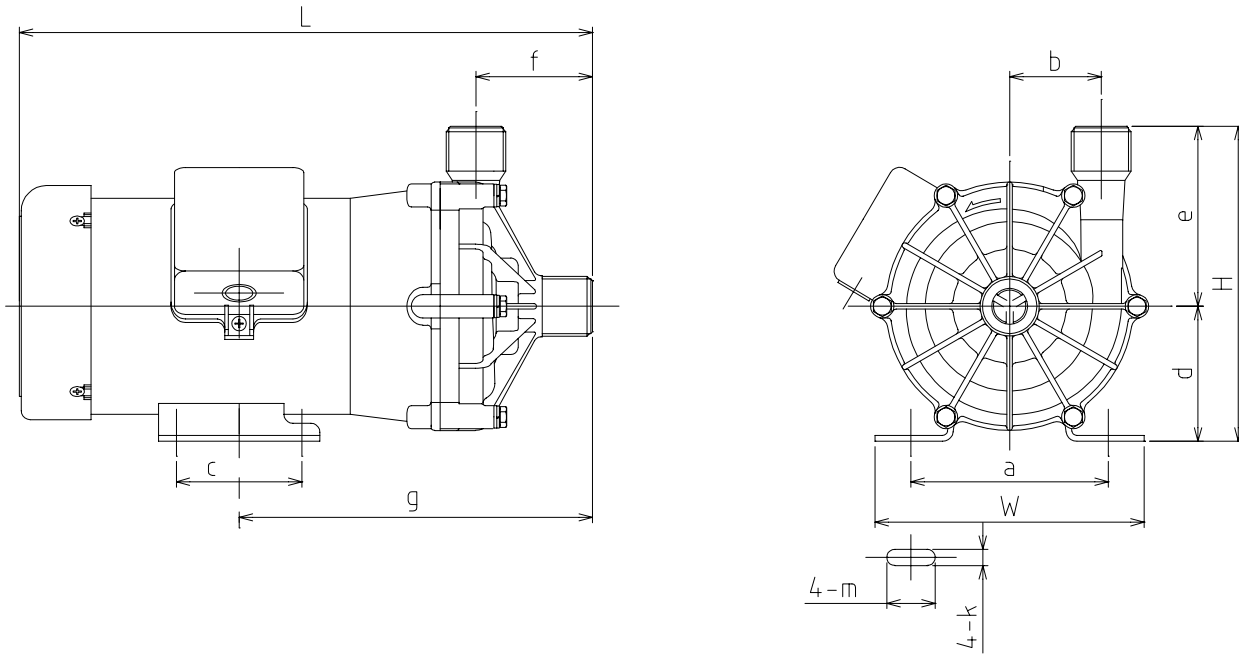

## MX-70 / 100 DIMENSIONS AND WEIGHTS

Dimensions in inches (mm)

	W	H	L	a	b	c	d	e	f	g	m	k	Wt. (lbs)
MX-70 (T)	5.12 (130)	6.10 (155)	10.18 (258.5)	4.33 (110)	1.89 (48)	1.57 (40)	2.56 (65)	3.54 (90)	2.09 (53)	7.07 (179.5)	0.28 (7)	0.43 (11)	14.3
MX-100	5.90 (150)	6.89 (175)	12.58 (319.5)	4.33 (110)	2.01 (51)	2.76 (70)	2.95 (75)	3.94 (100)	2.56 (65)	7.76 (197)	0.35 (9)	1.06 (27)	18.1
MX-F100 (Y) (Z)													18.7