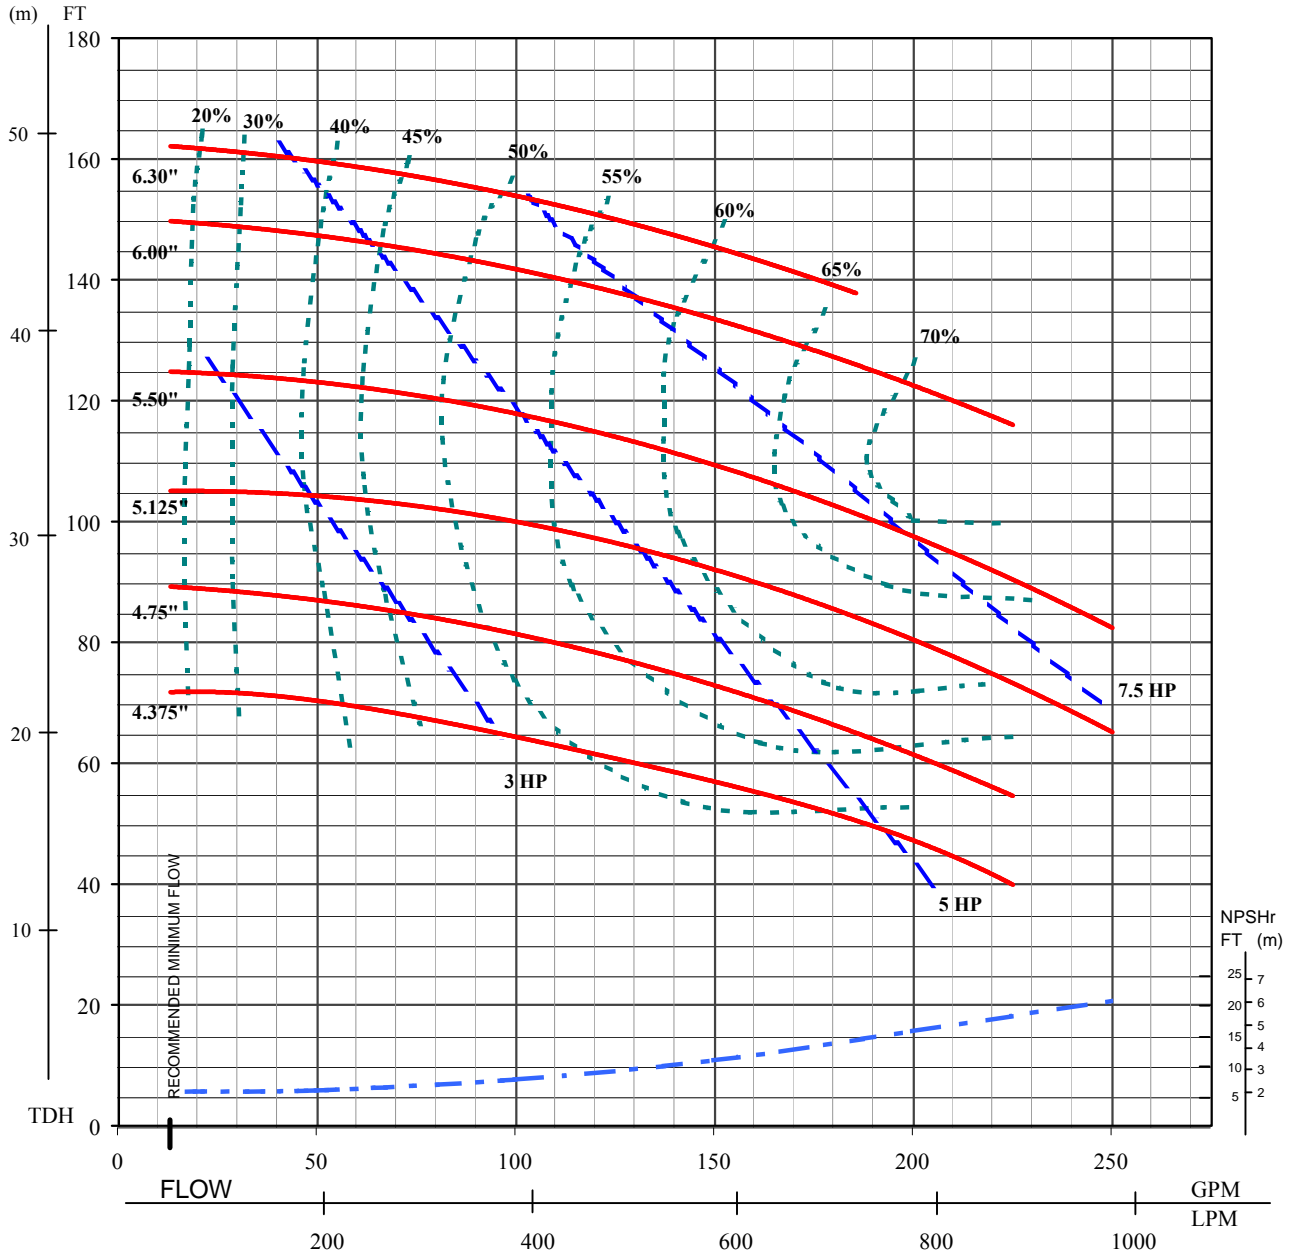

MDM-2526

Curve No.	IP20412.B	Max. Impeller Dia.	6.30"	Suction:	2 1/2"
RPM:	3500	# of Vanes:	6	Discharge:	2"
Date:	1/03	Approved:			