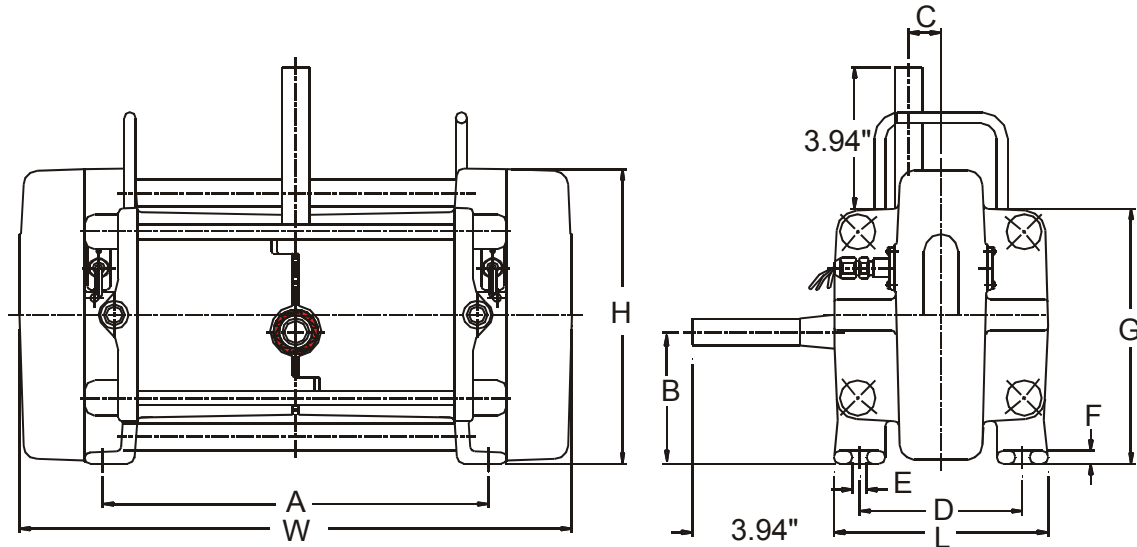

FS Dimensions

FS Dimensions in inches (mm)

Model	W	L	H	A	B	C	D	E	F	G
FS-15HT1/T2	12.4 (315)	4.7 (120)	6.5 (166)	8.4 (213)	3.0 (77)	.61 (15.5)	3.8 (96)	.39 (10)	.31 (8)	5.7 (144)
FS-30HT1/T2	15.3 (390)	5.9 (150)	8.2 (208)	10.7 (272)	3.7 (93)	.91 (23)	4.5 (115)	.39 (10)	.35 (9)	7.1 (180)
FS-60HT1/T2	17.4 (441)	7.6 (194)	9.9 (251)	12.5 (317)	4.2 (107)	1.1 (27)	5.9 (152)	.47 (12)	.43 (11)	8.8 (224)