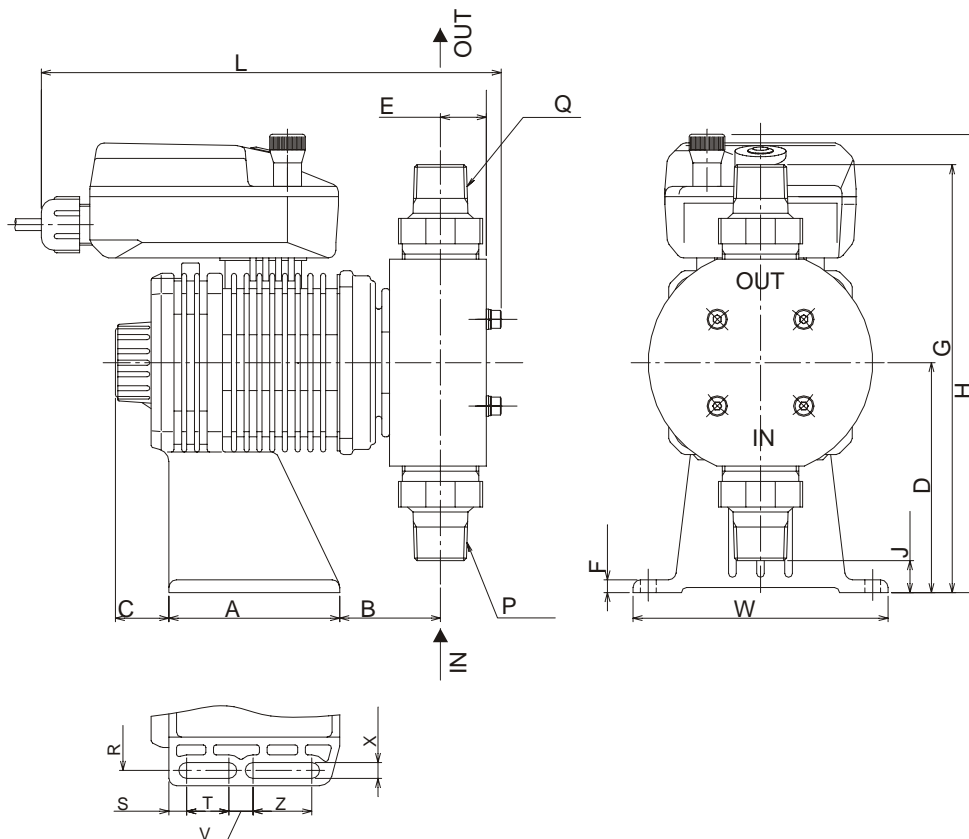

Dimensions

EHB20 Model shown for reference

Model				A	B	C	D	E	F	G	H	J	L	P & Q	W
EHB	20	R1	-HV	2.64	1.56	0.83	3.54	0.71	0.20	6.59	6.93	0.49	7.10	½" NPT	3.94
		R2									7.47				
		Y1 Y2									7.56				
EHC	20	R1	-HV	3.82	1.41	0.67	3.94	0.71	0.20	6.99	7.46	0.89	7.96	½" NPT	4.57
		R2									8.33				
		Y1 Y2									7.95				
EHC	30	R1	-HV	3.82	1.41	0.67	3.94	0.71	0.20	7.32	7.46	0.55	7.96	½" NPT	4.57
		R2									8.33				
		Y1 Y2									7.95				

All dimensions in inches

Mounting Dimensions	R	S	T	V	Z	X
EHB all variations	3.46	0.28	0.65	0.37	0.91	0.24
EHC all variations	3.94	0.28	0.67	0.39	1.81	0.24

EHE35 Model Shown for reference

Note: The stroke length knob on EHE pumps can be forced past 100%. This will cause damage to the pump and will void the warranty.