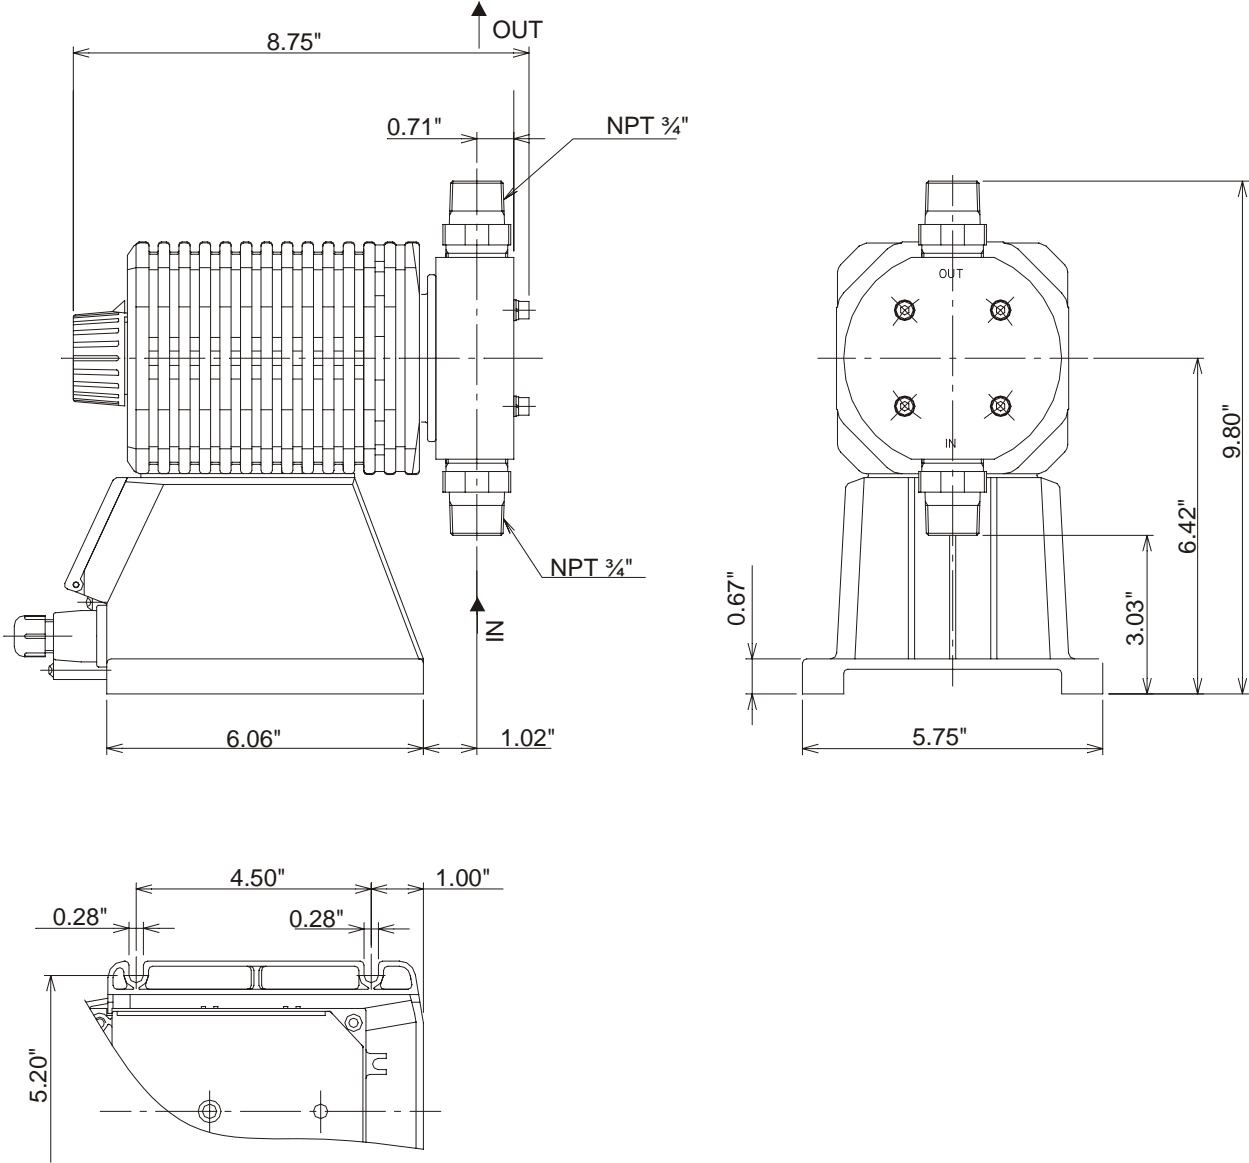

Dimensions

EHB20 Model shown for reference

Model				A	B	C	D	E	F	G	H	J	L	P & Q	W
EHB	20	R1	-HV	2.64	1.56	0.83	3.54	0.71	0.20	6.59	6.93	0.49	7.10	½" NPT	3.94
		R2									7.47				
		Y1 Y2									7.56				
EHC	20	R1	-HV	3.82	1.41	0.67	3.94	0.71	0.20	6.99	7.46	0.89	7.96	½" NPT	4.57
		R2									8.33				
		Y1 Y2									7.95				
EHC	30	R1	-HV	3.82	1.41	0.67	3.94	0.71	0.20	7.32	7.46	0.55	7.96	½" NPT	4.57
		R2									8.33				
		Y1 Y2									7.95				

All dimensions in inches

Mounting Dimensions	R	S	T	V	Z	X
EHB all variations	3.46	0.28	0.65	0.37	0.91	0.24
EHC all variations	3.94	0.28	0.67	0.39	1.81	0.24

EHE35 Model Shown for reference

Note: The stroke length knob on EHE pumps can be forced past 100%. This will cause damage to the pump and will void the warranty.