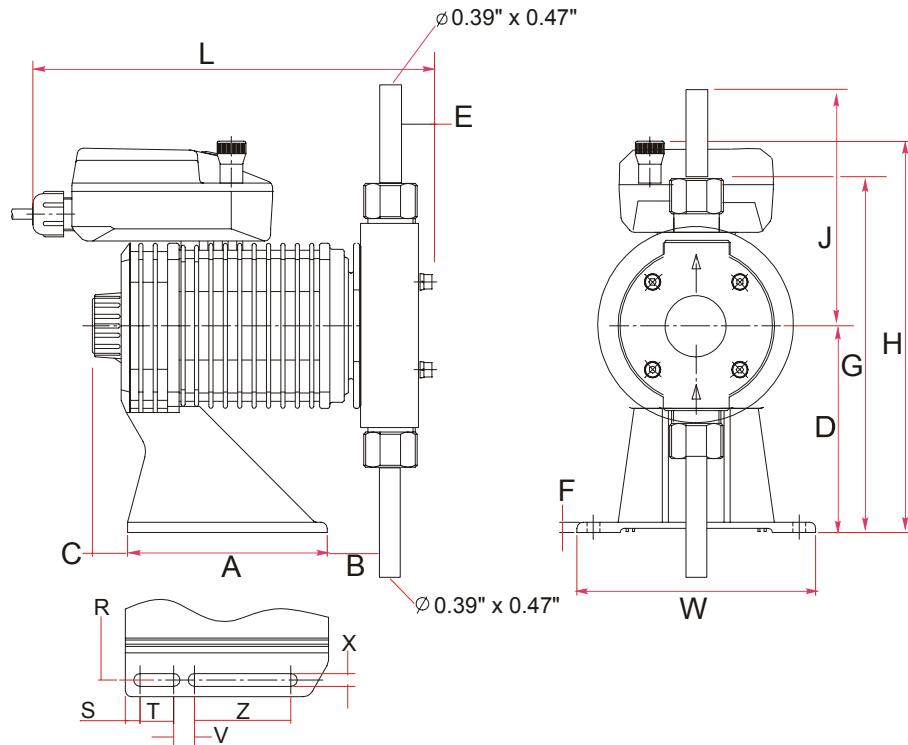

EHC-30/35FF Dimensions

All dimensions in inches

Model				A	B	C	D	E	F	G	H	J	L	W
EHC	30/ 35	R	FF	3.82	1.47	0.67	3.94	1.19/ 1.23	0.20	6.61/ 6.69	7.46 (7.95) [‡]	4.65/ 4.72	8.29/8.33 (8.62/8.66) [‡]	4.57

[‡] With Y-Control Module

Mounting Dimensions	R	S	T	V	Z	X
EHC all variations	3.94	0.28	0.63	0.39	1.81	0.24

EHE-55FF Dimensions